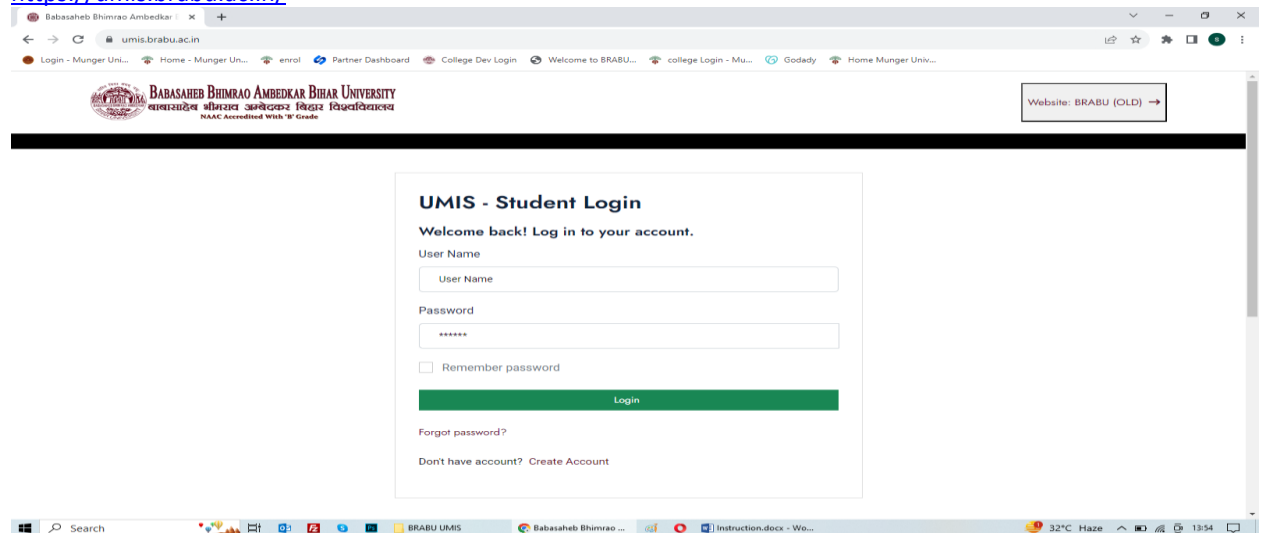

Step 2:

Then, candidate is required to click on link L.L.B Entrance Test Admit Card 2023-2026 (UMIS) which will be redirected them to UMIS site which is

<https://umis.brabu.ac.in/>